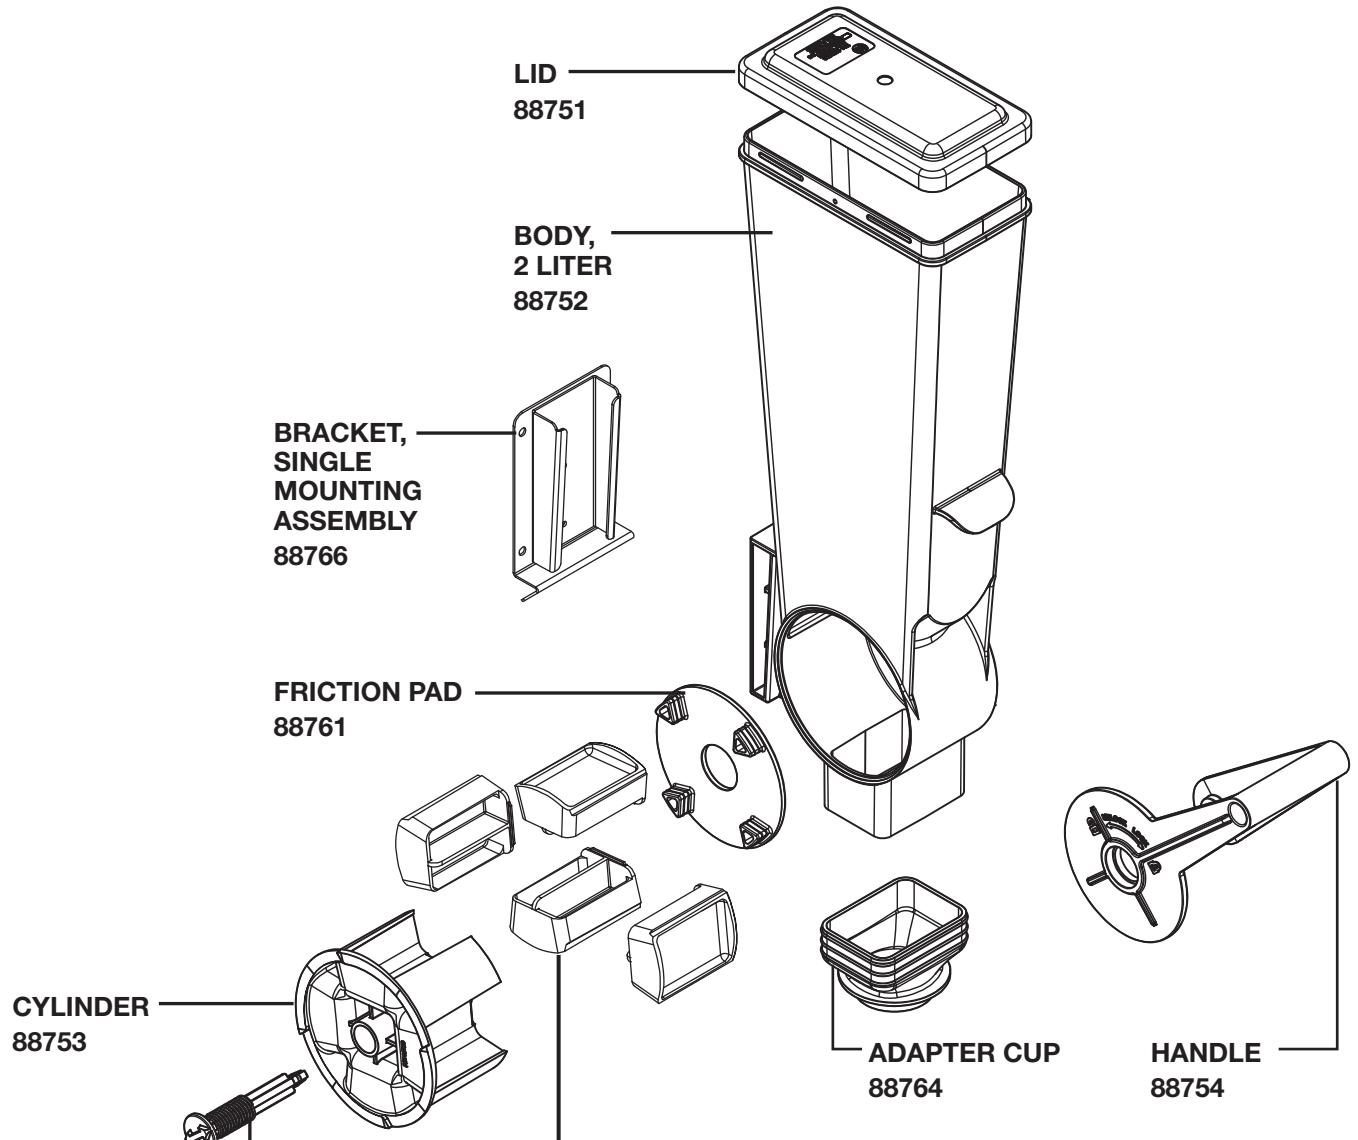

S E R V E R

Server Products Inc.
3601 Pleasant Hill Road
Richfield, WI 53076 USA

262.628.5600 | 800.558.8722

SPSALES@SERVER-PRODUCTS.COM

88750

SlimLine DFD-2L, Single w/Bracket

Complete View
for Reference

PORTION TRAYS		
4-PACK	COLOR	PORTION
88795	White	0.50 fl oz
88796	Blue	0.75 fl oz
88799	Green	1.0 fl oz
88797	Pink	1.5 fl oz